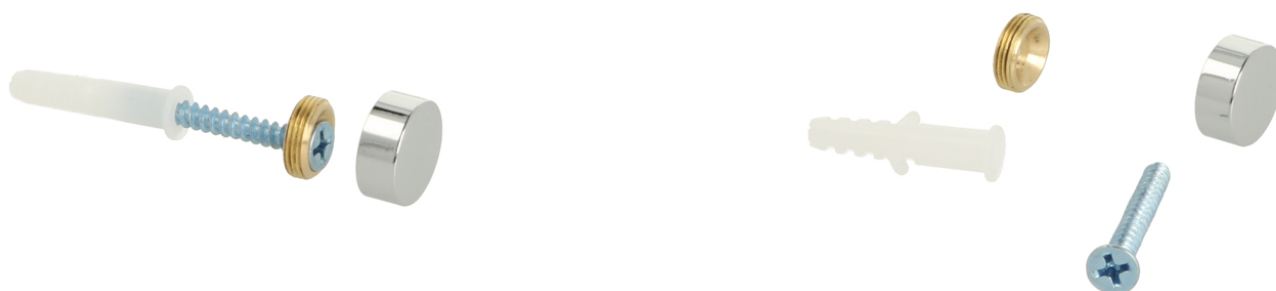

PRODUCT SHEET

Description:

Brass Mirror Cap ø15mm, CPL, W/Locator, Screw & Wall Plug

Item number:

22.05.130-0

Units	Box	Carton	HS Code	Barcode
Pcs.	4	100	8302420099	 5704866513555

Diameter	Cap Thickness	Locator Size	Bottom Hole Size
15mm	6mm	D12*L3.5mm	5mm