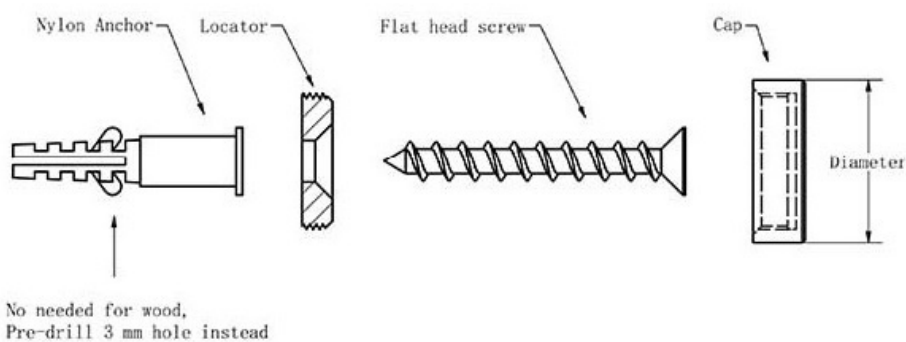

PRODUCT SHEET

Description:

Brass Mirror Cap ø15mm, CPL, W/Locator, Screw & Wall Plug

Item number:

22.05.130-0

Units	Box	Carton	HS Code	Barcode
Pcs.	4	100	8302420099	 5704866513555

Diameter	Cap Thickness	Locator Size	Bottom Hole Size
15mm	6mm	D12*L3.5mm	5mm